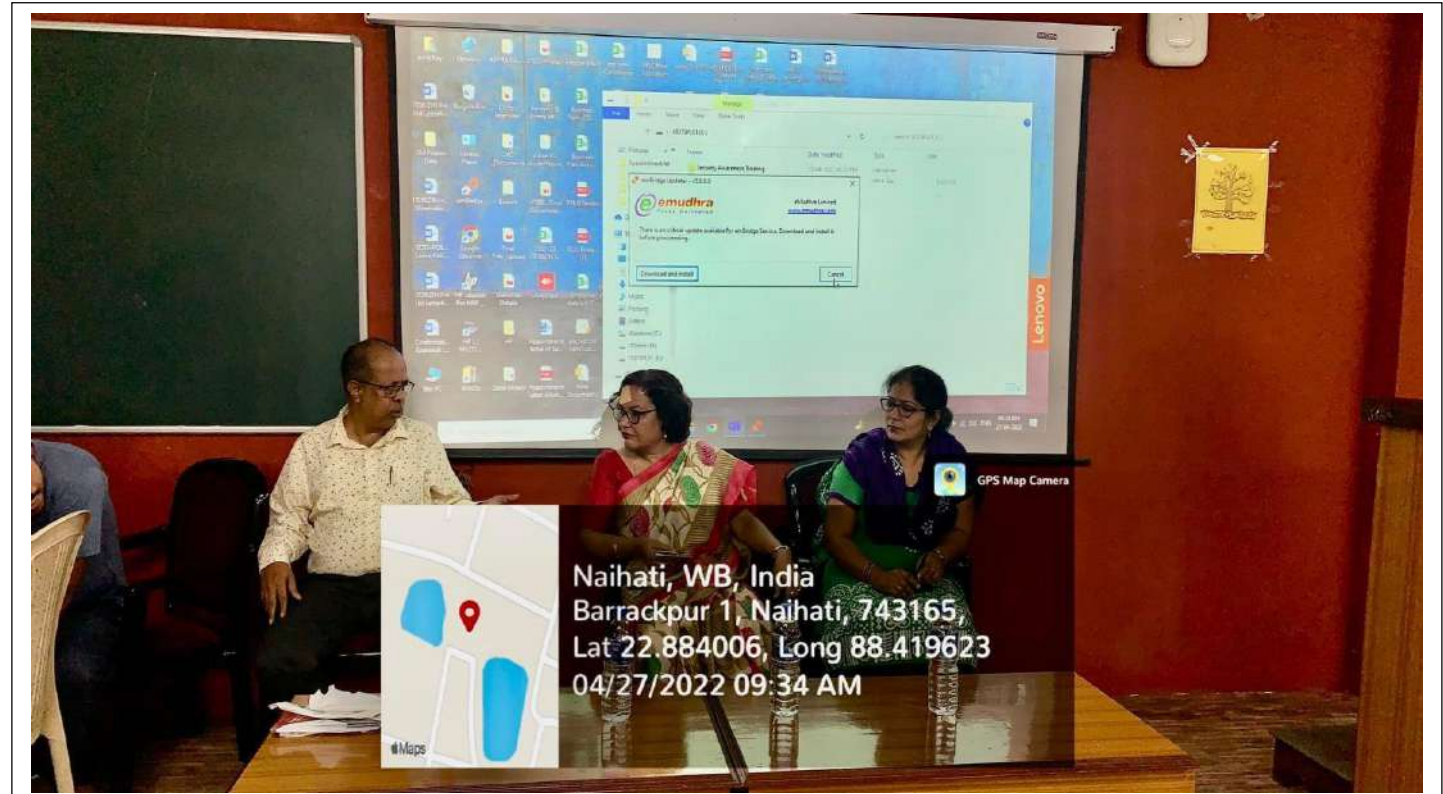

L. Mukhopadhyay
Principal
R.B.C. College For Women
Naihati, North 24 Parganas